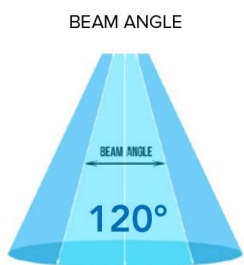

Frame Color Options

Patriot LED Light Distribution