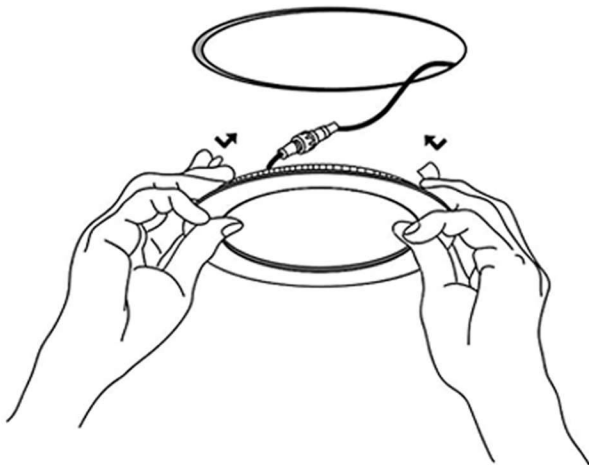

DATA SHEET: 4 INCH LED SLIM RECESSED LIGHT WITH JBOX (3 CCT ADJUSTABLE)

PRODUCT DESCRIPTION

The Super Slim Recessed LED Lights raise the standard for recessed lighting. Each fixture is designed for small spaces where height clearance is limited, such as beams or duct work. They are super easy to install and are IC rated meaning they can be in direct contact with insulation without overheating and do not require any can or housing. The lights are ETL listed, featuring fantastic energy efficiency. Damp rated and airtight, these ceiling light kits are perfect for bathrooms, drop ceilings and large space general lighting applications.

PHYSICAL DATA

Product No.	Size (inches)	Environment	Outer Dimension	Cut Hole Dimension	Warranty	Certification
LED RECESSED LIGHT						
DO-RSP04-9W-3CCT	4"	Dry and Damp Location	120mm/4.72inch	105mm/4.13inch	5 years	ETL/FCC/CE

Explode View

DIMENSIONS

Easy Installation

1. Plug the wires into connector, easy and safe

2. Draw the size of panel lamp with 1:1 paperboard and cut out the shape according to the track

3. Connect the fixture with the hardwire box, Push spring loaded clips on the fixture upwards and insert fixture base in to the mounting hole