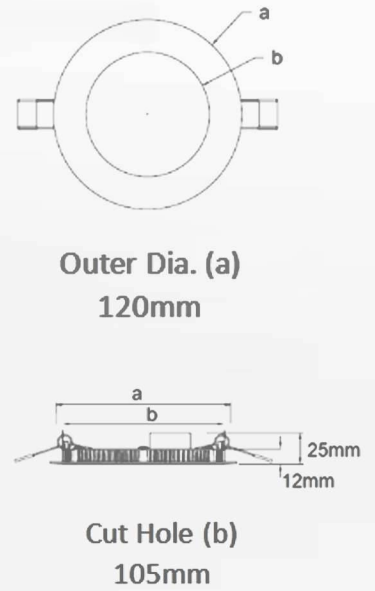

DIMENSIONS