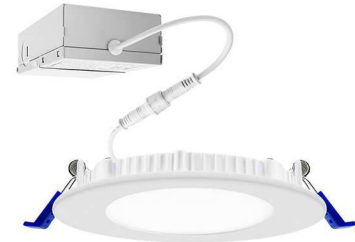

DATA SHEET: 4 INCH LED SLIM RECESSED LIGHT WITH JBOX (3 CCT ADJUSTABLE)

PRODUCT DESCRIPTION

The Super Slim Recessed LED Lights raise the standard for recessed lighting. Each fixture is designed for small spaces where height clearance is limited, such as beams or duct work. They are super easy to install and are IC rated meaning they can be in direct contact with insulation without overheating and do not require any can or housing. The lights are ETL listed, featuring fantastic energy efficiency. Damp rated and airtight, these ceiling light kits are perfect for bathrooms, drop ceilings and large space general lighting applications.

PRODUCT FEATURES

- 3000K-4000K-5000K 3 color temperature selectable.
- 100%-5% TRIAC smooth dimming capabilities, no noise and no flicker.
- SMD LEDs are super bright, high intensity and low power consumption
- Fixture is IC rated and suitable for direct contact with insulation
- Easy to install and mount, featuring integral spring fixture retention clamps
- Ultra-thin Design, only 0.94inch thickness.
- Virtually no UV or IR radiation
- Working Temperature: -20°C +40°C.
- Limited Warranty: 5 year.
- Extremely long life: up to 50,000 hours
- ETL, FCC, CE listed.
- Maintenance free

PRODUCT SPECIFICATION

Product No.	Rated Wattage	Input Voltage	3CCT Ajustable	Rated life (hours)	CRI	Lamp Efficiency	Luminous Flux	Beam Angle	Power Factor
LED RECESSED LIGHT									
DO-RSP04-9W-3CCT	9W	AC120V 60Hz	3000K, 4000K, 5000K (available in wide range of color temperature)	50,000	≥80	85LM/W	750-850LM	120°	> 0.95

Explode View

DIMENSIONS

Easy Installation

1. Plug the wires into connector, easy and safe

2. Draw the size of panel lamp with 1:1 paperboard and cut out the shape according to the track

3. Connect the fixture with the hardwire box, Push spring loaded clips on the fixture upwards and insert fixture base in to the mounting hole